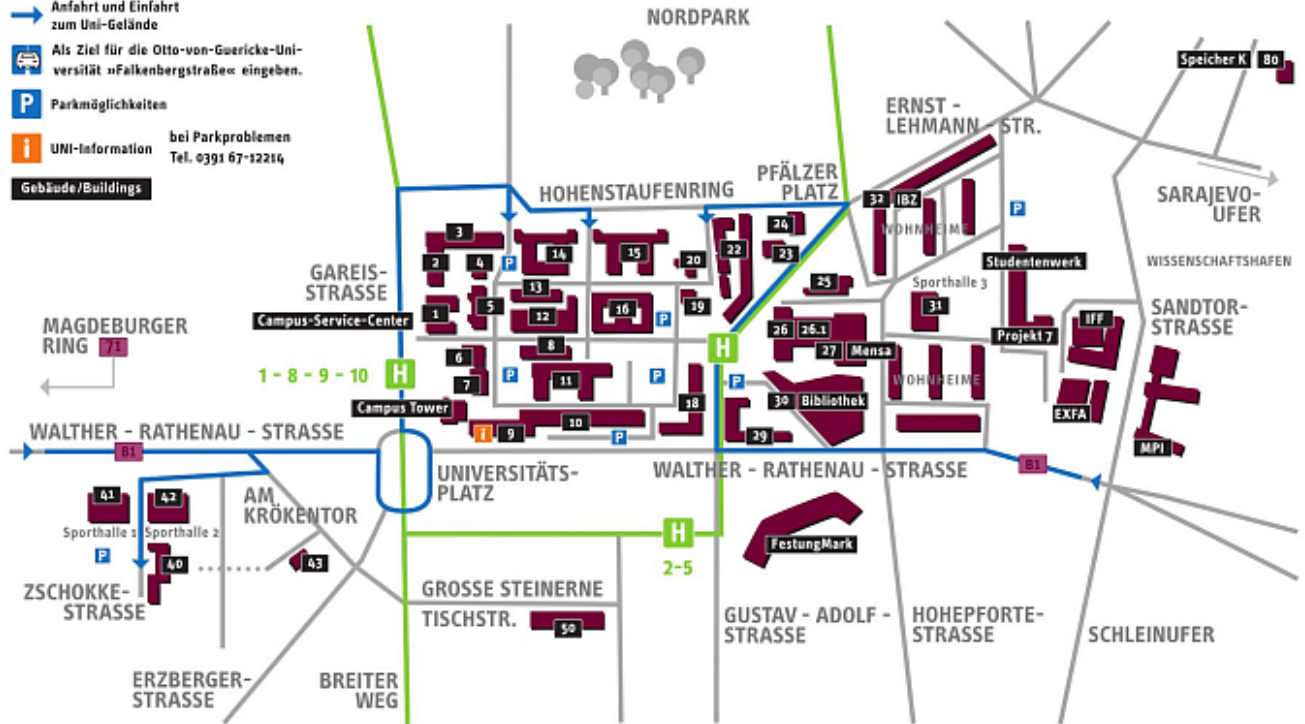

How to find us

1. Take the exit 70 "Magdeburg-Zentrum" southwards onto the B189.
2. Take the exit "Albert-Vater-Straße" eastwards onto the B1 (directions "Dessau", "Burg", "Zentrum").
3. Stay on the B1 until you reach the *Universitätsplatz* (a large traffic circle), do not drive through the tunnel underneath it.
4. Drive through 3/4 of the traffic circle, then turn off onto "Gareisstraße".
5. At the first traffic light, turn right onto "Henning-von-Tresckow-Straße".

1. Take the exit 105 "Magdeburg-Sudenburg, Zentrum" northwards onto the B81/B71.
2. Take the exit "Albert-Vater-Straße" eastwards onto the B1 (directions "Dessau", "Burg", "Zentrum").
3. Stay on the B1 until you reach the *Universitätsplatz* (a large traffic circle), do not drive through the tunnel underneath it.
4. Drive through 3/4 of the traffic circle, then turn off onto "Gareisstraße".
5. At the first traffic light, turn right onto "Henning-von-Tresckow-Straße".

1. Stay on the B1, cross both bridges across the *Elbe*.
2. At the second traffic light after the bridges, turn right onto "Pfälzer Straße".

Universitäts Campus University Campus

- H** Straßenbahn
- Anfahrt und Einfahrt zum Uni-Gelände
- 🚗** Als Ziel für die Otto-von-Guericke-Universität »Falkenbergstraße« eingeben.
- P** Parkmöglichkeiten
- i** UNI-Information bei Parkproblemen
Tel. 0391 67-12214
- 🏠** Gebäude/Buildings

(https://www.bwl1.ovgu.de/bwl1_media/Bilder/Samples/map2b.JPG)